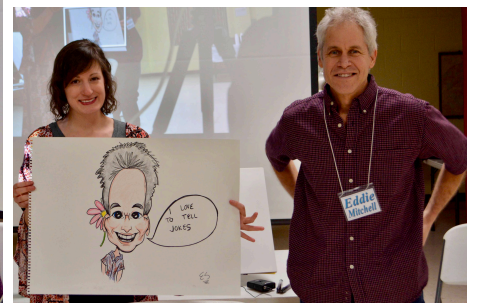

Demonstration
March 4, 2019
Elizabeth Senn - Caricature Artist

We thank our program artist, **Liz Senn**, for an entertaining demonstration of drawing caricatures. Liz selects a facial feature for focus in creating her characters, emphasizing the forehead and hair. While her typical drawing would take ten or twenty minutes, she extended creating the image of celebrity Helena Bonham-Carter to include an explanation of her materials and steps. The audience was fully engaged, with gasps and laughter at the exaggerated appearance. How to top that? The next

subject was Eddie Mitchell, whose bright smile became larger than life in her caricature. Eddie could not resist joking during his stint as the model, and the audience joined in with more jokes and lively banter.